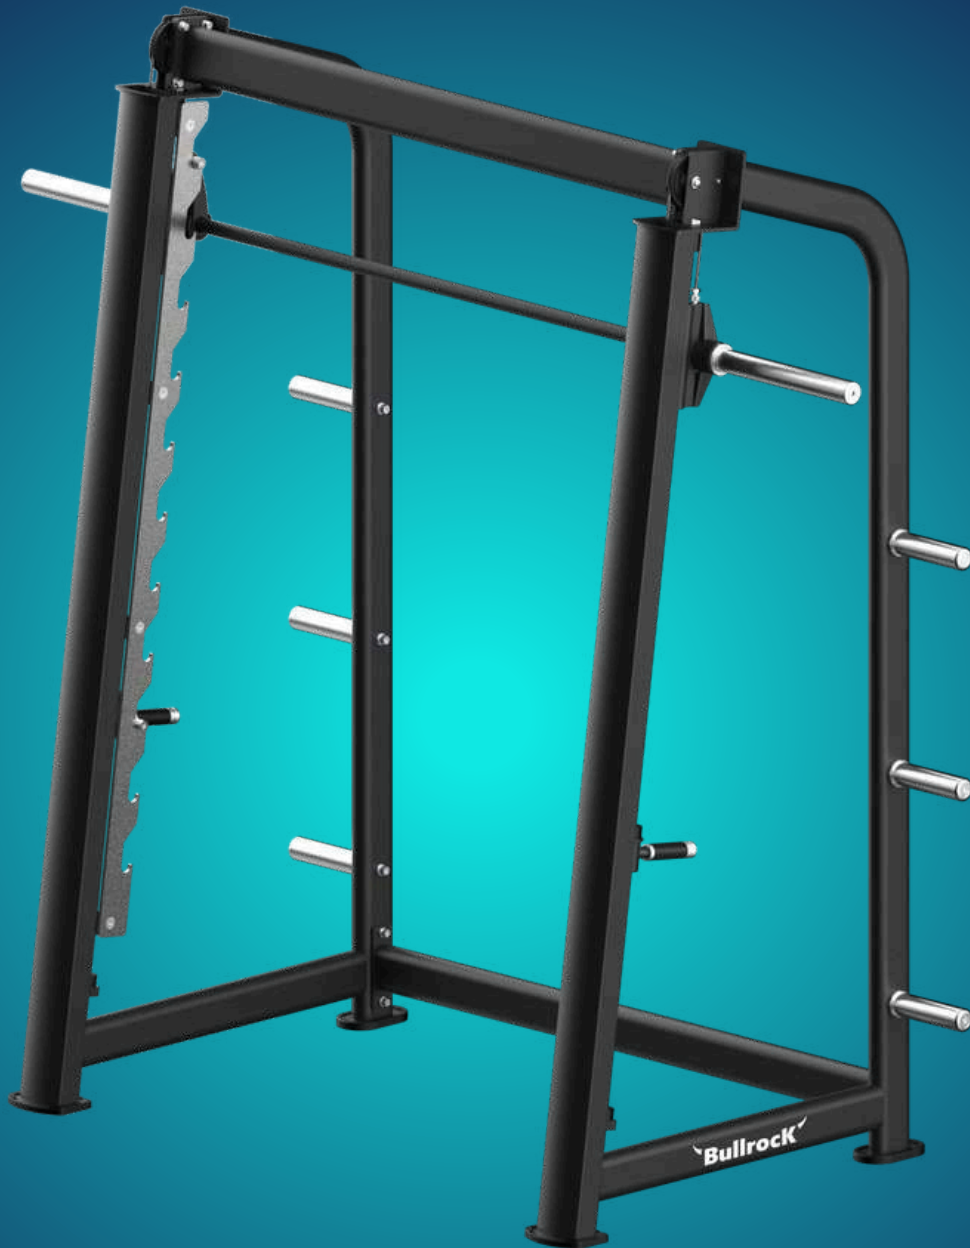

Net Weight

75KG

SKU#9148

NEBULA

SMITH MACHINE

Footprint

98.4" x 49.1" x 92.2"
(250 x 124.8 x 234.1 cm)

Net Weight

225KG

SKU#9149

KNEES RAISE

Footprint

38.6" x 30.7" x 59.4"
(98 x 78 x 151 cm)

Net Weight

90KG

SKU#9151