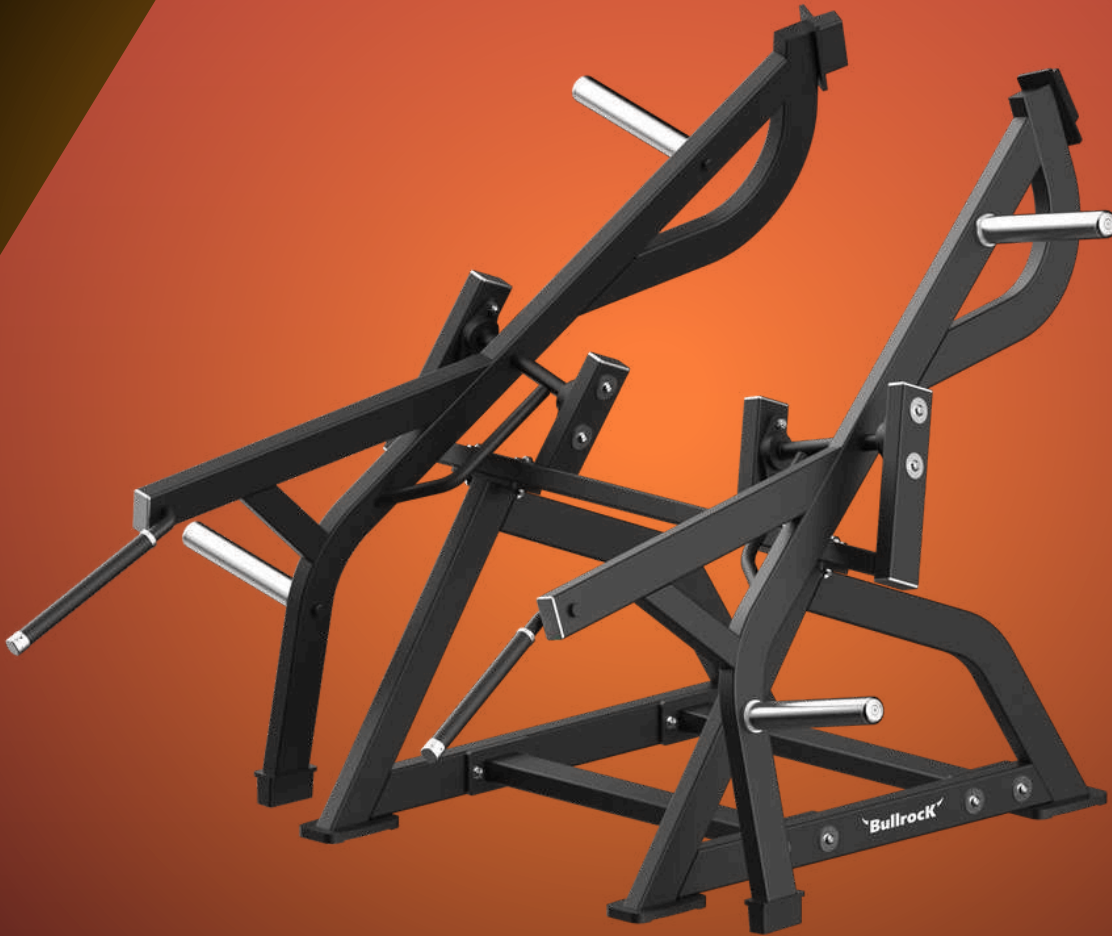

**Bullrock**<sup>®</sup>  
FITNESS

**SATURN**  
PLATE LOADED

**ISO LATERAL  
WIDE PULLDOWN**

**Footprint**

66.9" x 51.2" x 78.7"  
(170 x 130 x 200 cm)

**Net Weight 145KG**

SKU#9403

[www.Bullrockfitness.com](http://www.Bullrockfitness.com) | [sales@Bullrockfitness.com](mailto:sales@Bullrockfitness.com)

**Bullrock**<sup>®</sup>  
FITNESS

**SATURN**  
PLATE LOADED

**ISO LATERAL  
FRONT PULL  
DOWN**

**Footprint**

66.9" x 49.2" x 78.7"  
(170 x 125 x 200 cm)

**Net Weight 145KG**

SKU#9405

[www.Bullrockfitness.com](http://www.Bullrockfitness.com) | [sales@Bullrockfitness.com](mailto:sales@Bullrockfitness.com)

**Bullrock**<sup>®</sup>  
FITNESS

**SATURN**  
PLATE LOADED

**GROUND BASE  
PLATE LOADED  
SQUAT/HIGH PULL**

**Footprint**  
80.7" x 56.3" x 52"  
(205 x 143 x 132 cm)

**Net Weight 115KG**

SKU#9406

[www.Bullrockfitness.com](http://www.Bullrockfitness.com) | [sales@Bullrockfitness.com](mailto:sales@Bullrockfitness.com)

**Bullrock**<sup>®</sup>  
FITNESS

**SATURN**  
PLATE LOADED

**T BAR ROW -  
SUPPORTED**

**Footprint**

43.7" x 49.21" x 78.7"  
(111 x 1250 x 200 cm)

**Net Weight 95KG**

SKU#9407

[www.Bullrockfitness.com](http://www.Bullrockfitness.com) | [sales@Bullrockfitness.com](mailto:sales@Bullrockfitness.com)