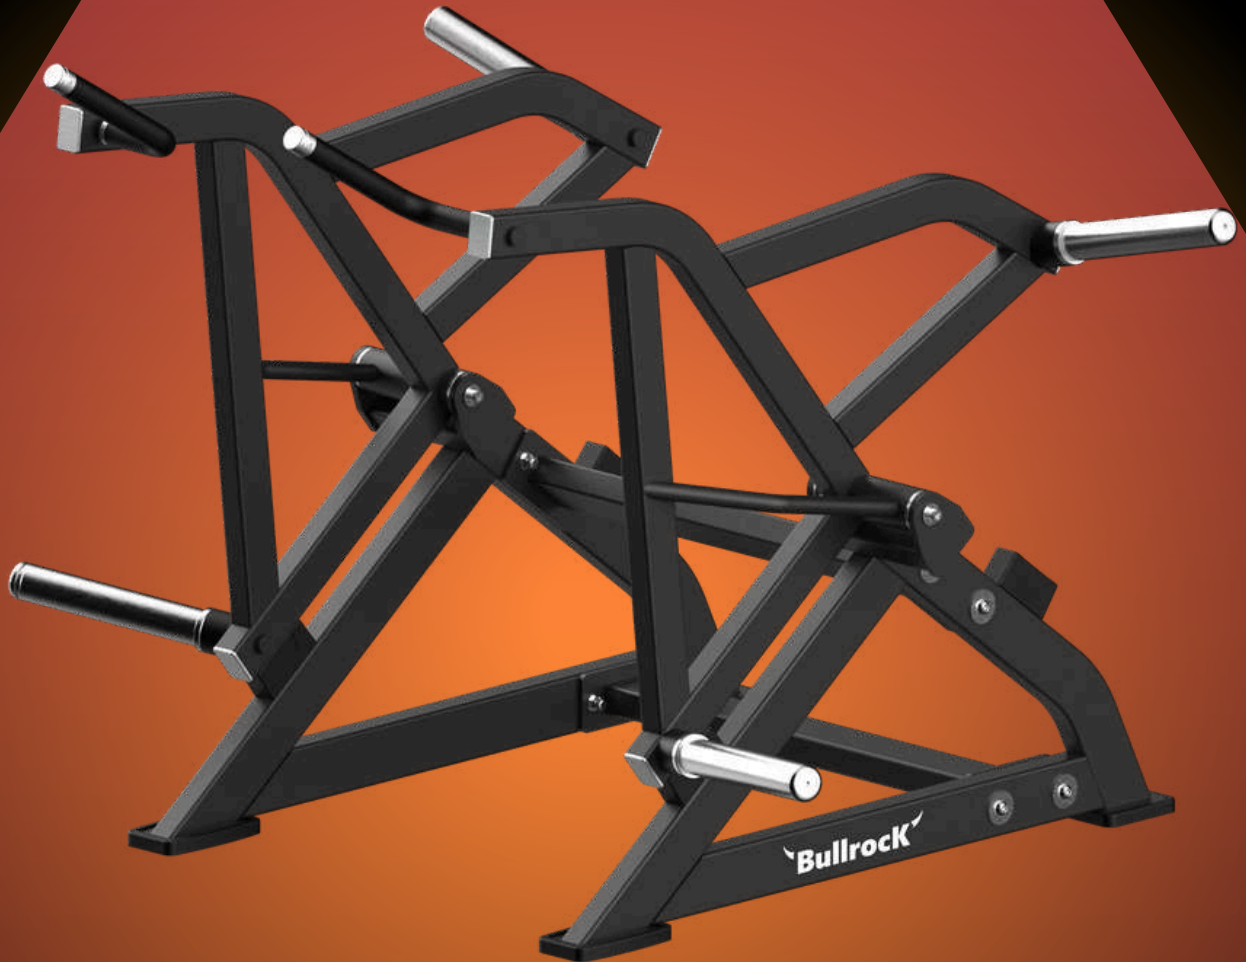

Bullrock®
FITNESS

SATURN
PLATE LOADED

**GROUND BASE
COMBO INCLINE**

Footprint

59.4" x 48.2" x 63.4"
(151 x 122.5 x 161 cm)

Net Weight 75KG

SKU#9411

www.Bullrockfitness.com | sales@Bullrockfitness.com