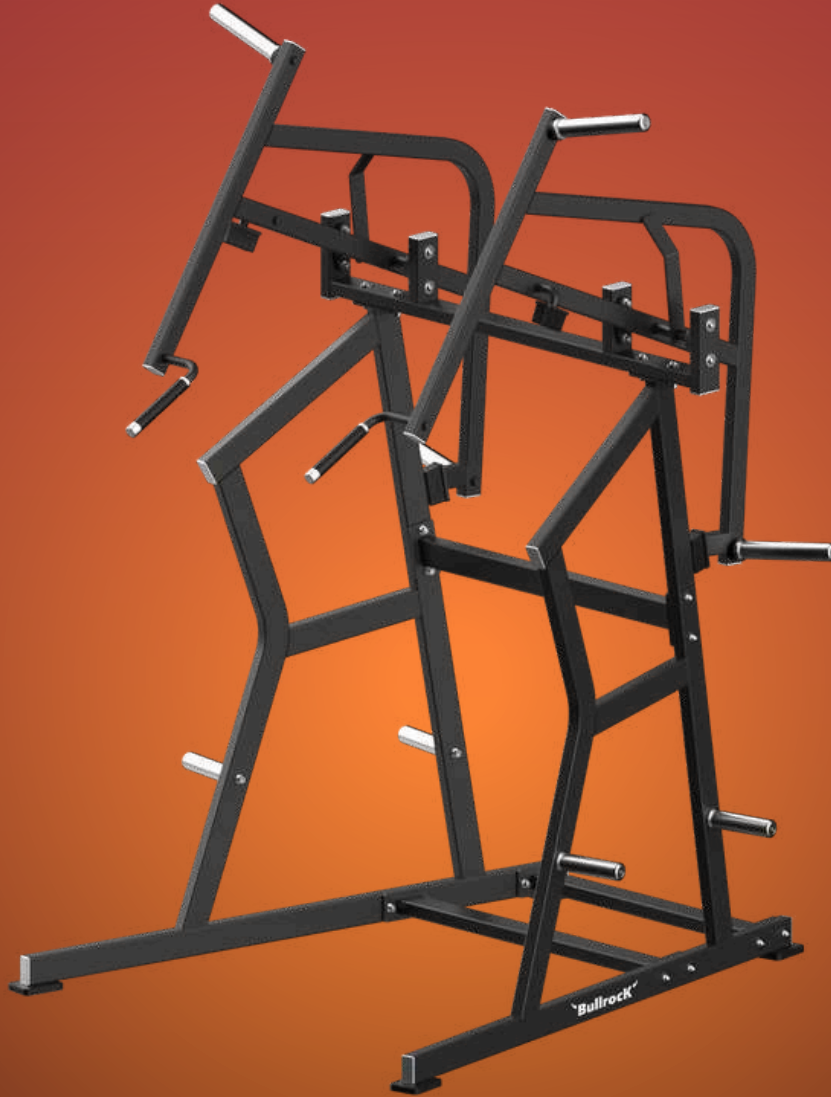

Bullrock®
FITNESS

SATURN
PLATE LOADED

**COMBO
DECLINE**

Footprint

71.7" x 66.9" x 92.9"
(182 x 170 x 236 cm)

Net Weight 170KG

SKU#9428

www.Bullrockfitness.com | sales@Bullrockfitness.com