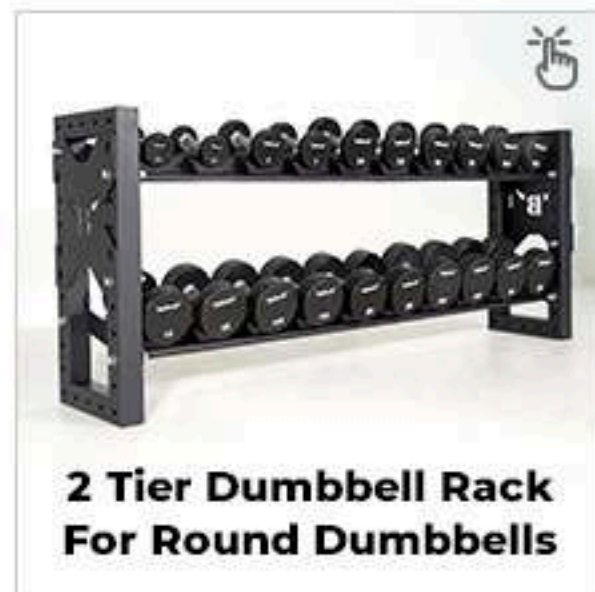

**Dumbbell Rack 3-Tier
For Round Dumbbells**

**2 Tier Dumbbell Rack
For Round Dumbbells**

SKU #C4089