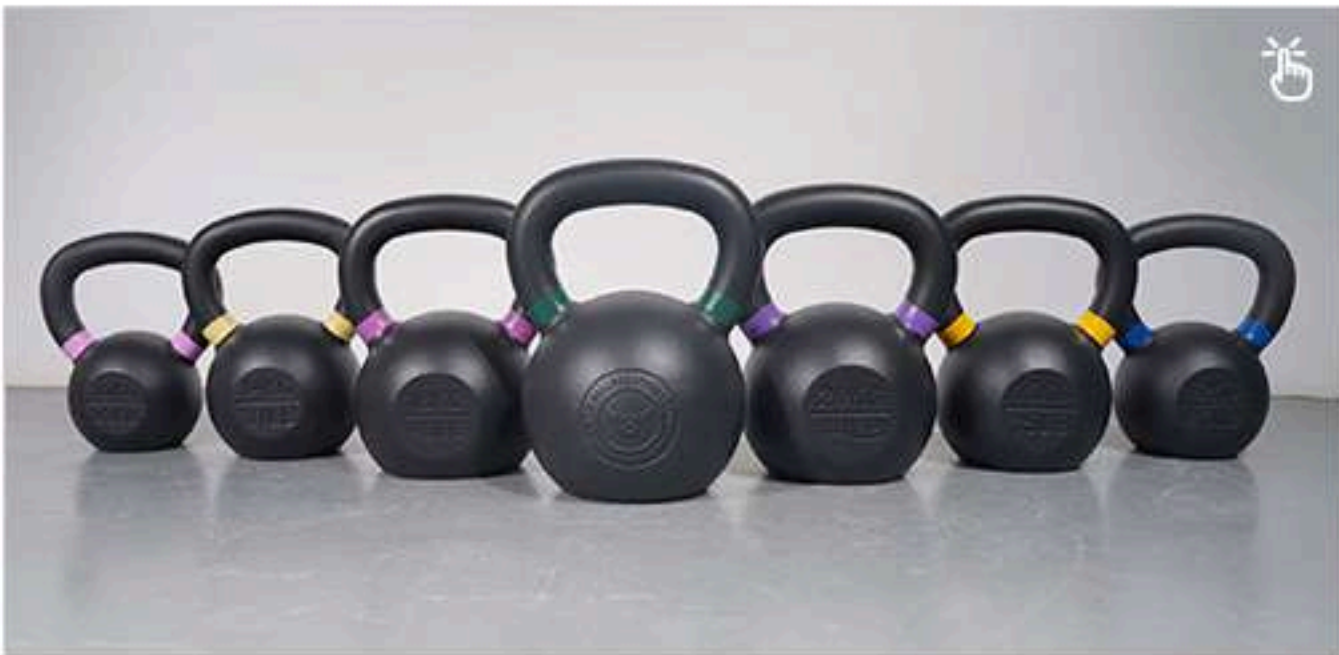

SKU #2072 & 2073

KETTLEBELLS

LIFT WITH PASSION

Competition Kettlebells

Cast Iron Kettlebells

Bullrock[®]
FITNESS

SUPPORT GEARS

LIFT WITH PASSION