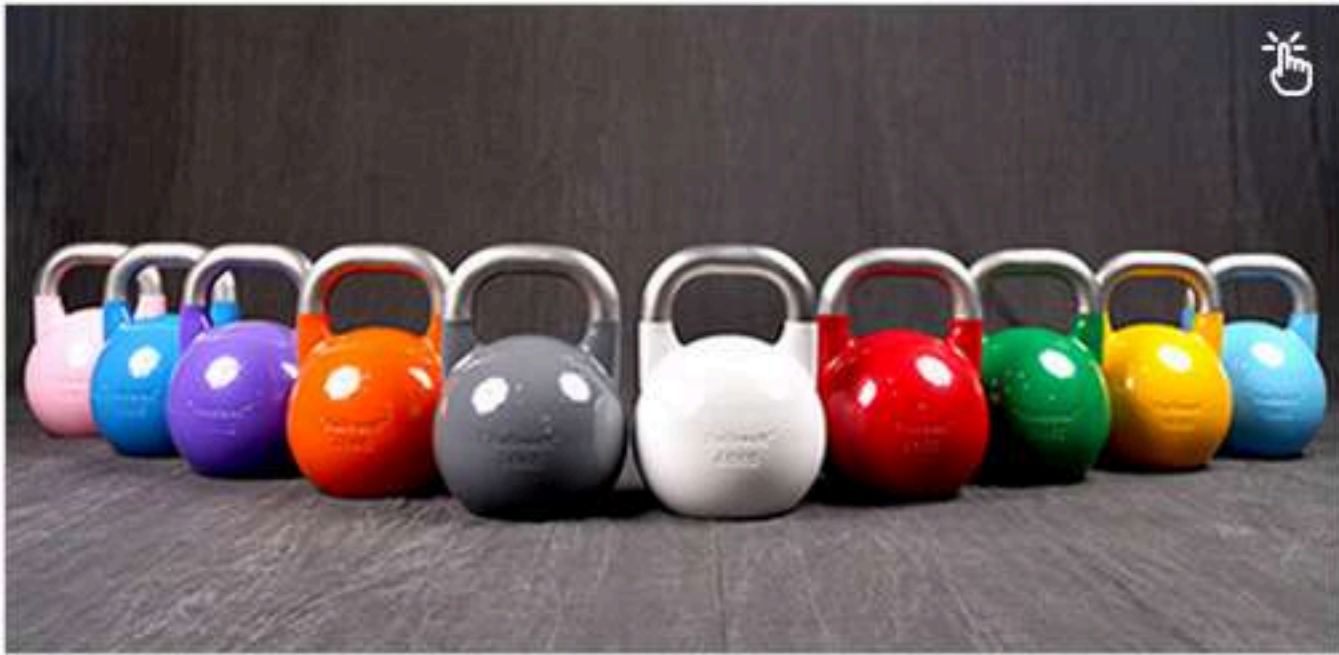

Competition Kettlebells