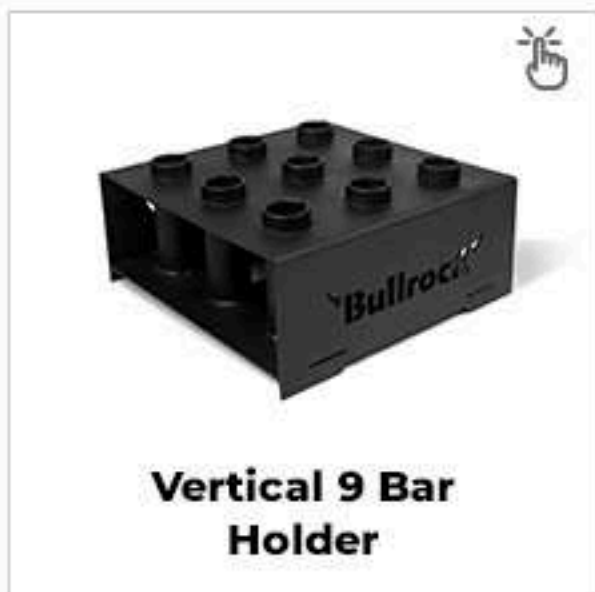

SKU #4011

**Vertical Plate Tree
L72**

SKU #C4016

**Olympic Vertical Plate
Tree - Stainless Steel**

SKU #4023

**Vertical 9 Bar
Holder**

SKU #4171

**Dumbbell Rack 3-Tier
For Round Dumbbells**

SKU #C4020

**2 Tier Dumbbell Rack
For Round Dumbbells**

SKU #C4089

**Vertical 9 Bar Holder
(Flat Bottom Version)**

SKU #4121

**3 Tier Dumbbell Rack
For Hex Dumbbells**

SKU #C4021

**Kettlebell Rack
3-Tier**